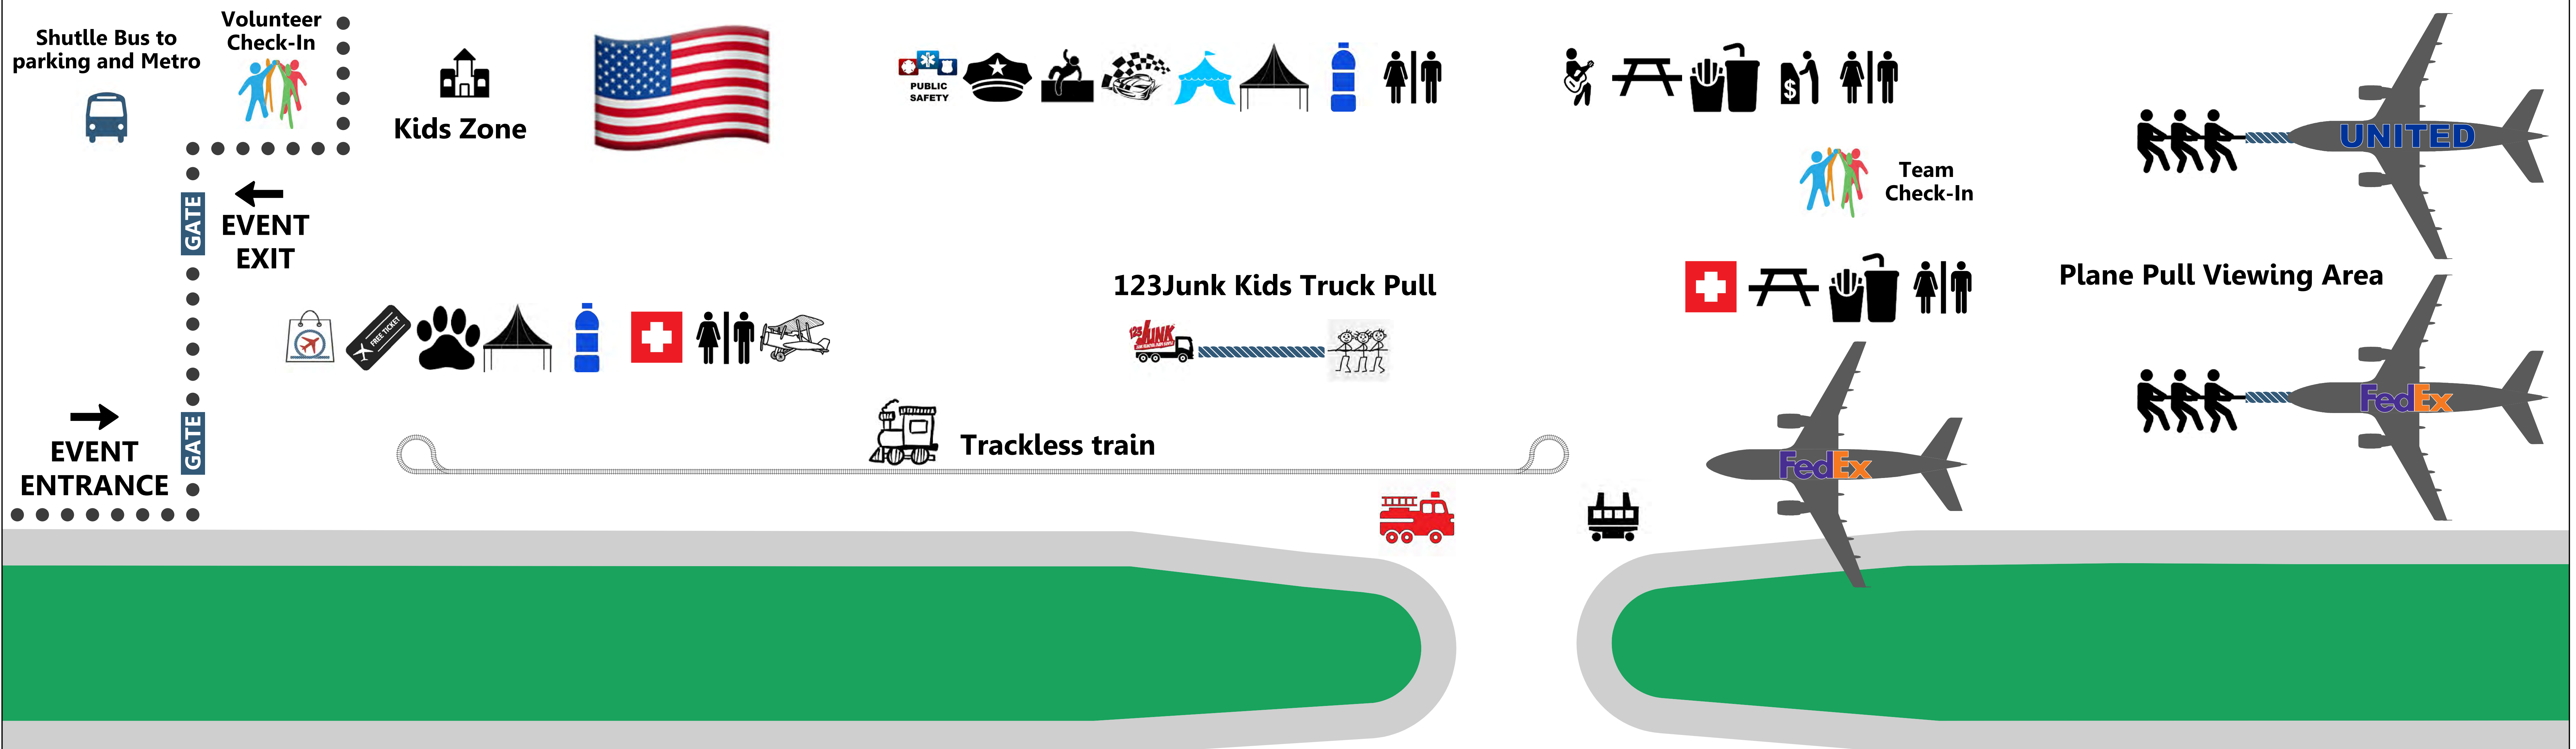

DULLES DAY PLANE PULL®

www.planepull.com

11 A.M. TO 4 P.M.
9.15.18
SATURDAY

It's human versus machine....

and a whole lot more!

123Junk • ASM Research • neustar • Punch

PULL TOGETHER.

PUSH YOURSELF.

26 years of pulling 82 tons of fun!

Map Key

- | | | | | |
|---|------------------------|-------------------------|---|--------------------------------|
| Shuttle bus pick-up / drop-off to parking and Metro station | Aircraft display | Kids zone | Stage and live band performance | Food and beverages concessions |
| Team and Volunteer check-in | Public safety exhibits | Trackless train rides | Exhibitor area | Water sales |
| First aid stations | Dunk - A - Cop! | Car show | COG home escape obstacle course | Tables and chairs |
| Cooling station | K-9 demonstration | Plane pull | Fire foam truck rides
\$5.00 donation per person | ATM machine |
| Donations for chance ticket drawings | Souvenir sales | 123Junk Kids truck pull | Mobile lounge and bus airfield tour
\$1.00 donation per person | Restroom facilities |

Event Info

- 10:30 AM: Gates open
- 11:00 AM: Opening Ceremony
- 11:30 AM: First airplane pull
- 3:00 PM: Last bus to enter event
- 3:15 PM: Gates close
- 4:00 PM: Event ends